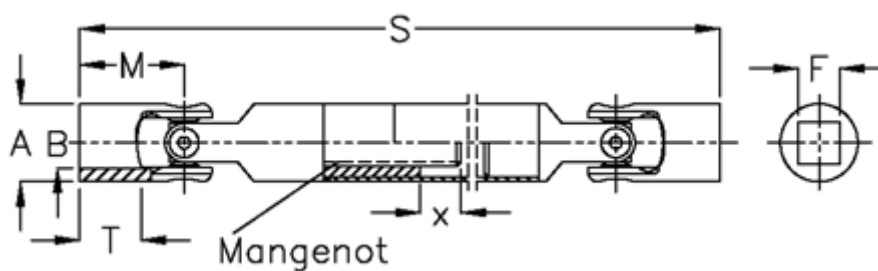

Article number: 076501043

Description: Slip shaft 0.650.104.003 needle bearing
S=472 X=150 Square 25H9

Measures

A	= 50
F	= 25
Longitudinal ribs	= 6x28x32
M	= 66
MD max N m	= 120
s	= 472
T	= 40
x	= 150